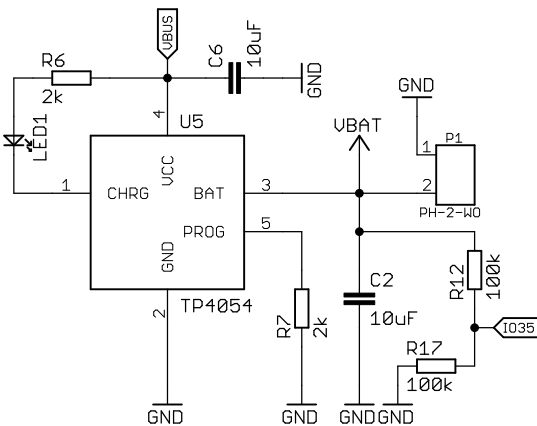

USB - UART

LED

IO

Power

Core

Auto Flash

Battery

LOLIN LOLIN