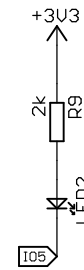

USB - UART

LED

IO

Power

Core

Auto Flash

Battery

LOLIN LOLIN