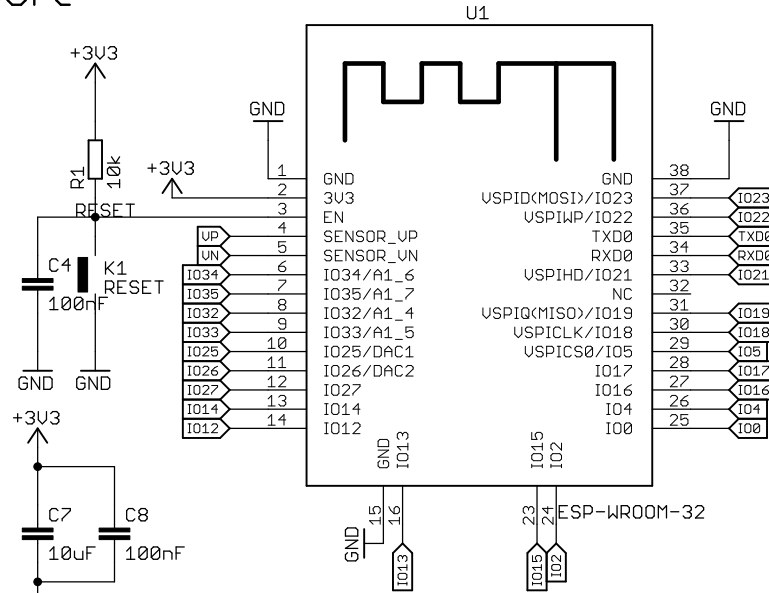

USB - UART

LED

IO

Power

Core

Auto Flash

Battery

LOLIN LOLIN