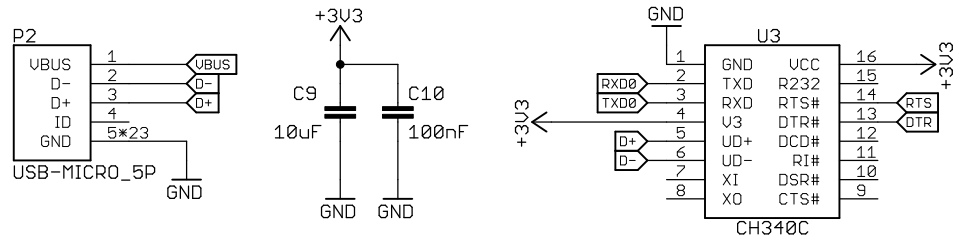

USB - UART

LED

IO

Power

Core

Auto Flash

Battery

LOLIN LOLIN