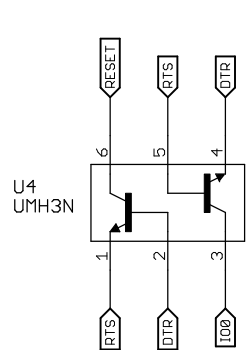

USB - UART

LED

IO

Power

Core

Auto Flash

Battery

LOLIN LOLIN