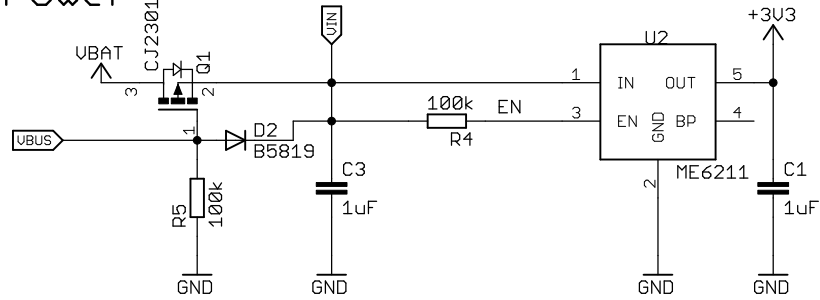

USB - UART

LED

IO

Power

Core

Auto Flash

Battery

LOLIN LOLIN