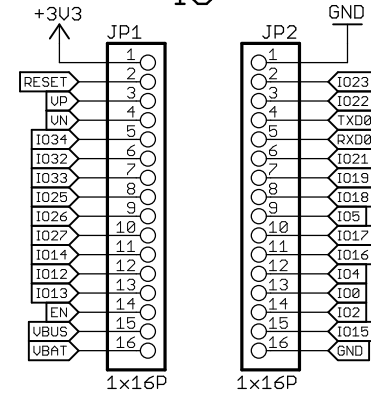

USB - UART

LED

IO

Power

Core

Auto Flash

Battery

LOLIN LOLIN